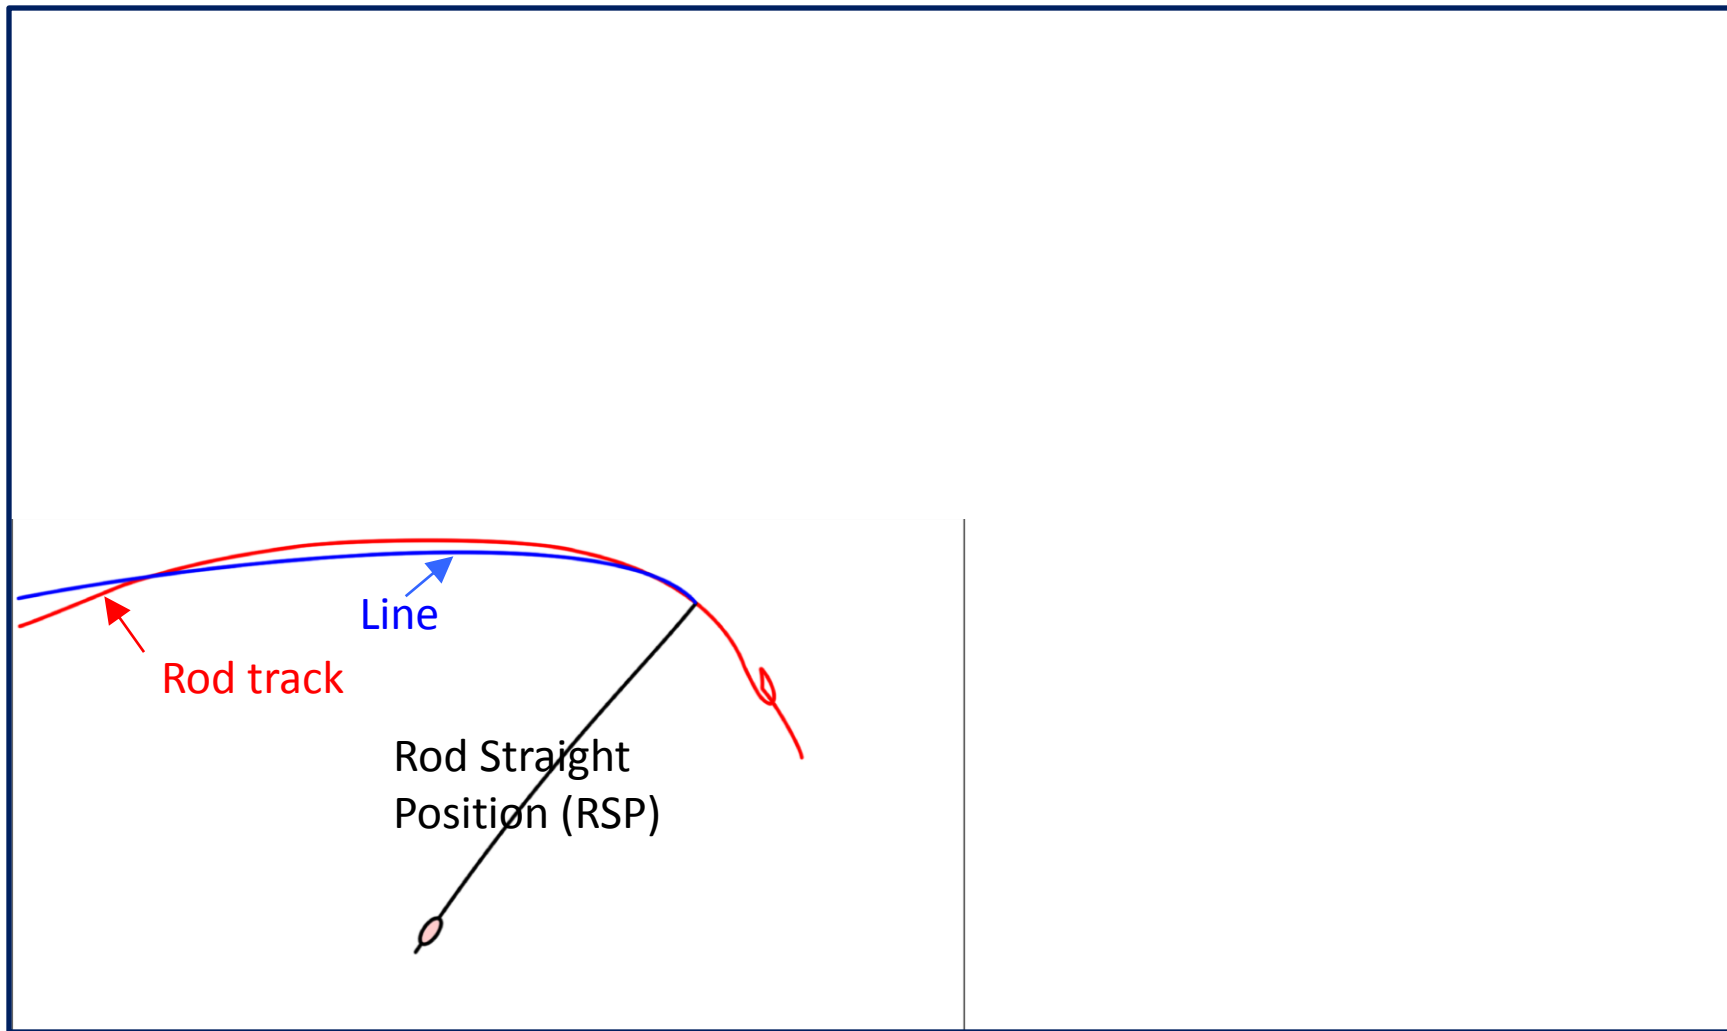

# SLP in practice – drawn by Ally Gowans from from 500fps video footage by Grunde Lovoll PhD

SLP in practice – drawn by Ally Gowans from from 500fps video  
footage by Grunde Lovoll PhD

# SLP in practice – drawn by Ally Gowans from from 500fps video footage by Grunde Lovoll PhD

SLP in practice – drawn by Ally Gowans from from 500fps video footage by  
Grunde Lovoll PhD  
This frame edited by Guy Manning