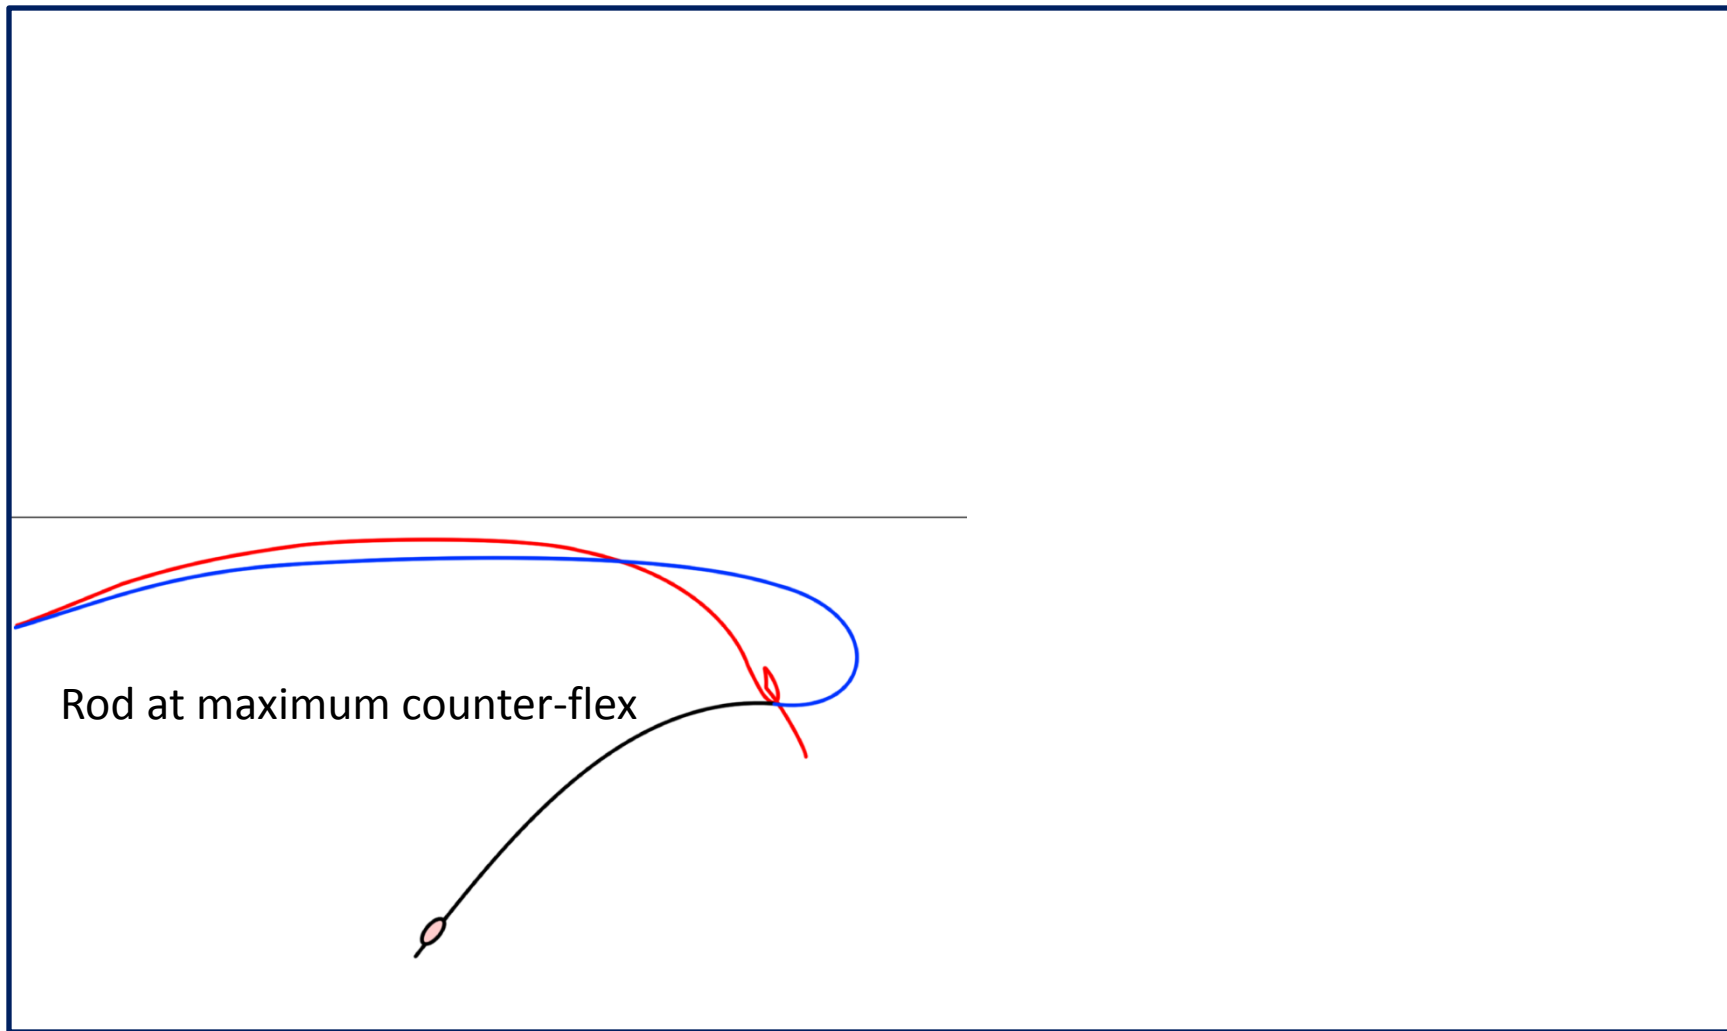

# SLP in practice – drawn by Ally Gowans from from 500fps video footage by Grunde Lovoll PhD

SLP in practice – drawn by Ally Gowans from from 500fps video  
footage by Grunde Lovoll PhD

# SLP in practice – drawn by Ally Gowans from from 500fps video footage by Grunde Lovoll PhD

SLP in practice – drawn by Ally Gowans from from 500fps video footage by  
Grunde Lovoll PhD  
This frame edited by Guy Manning